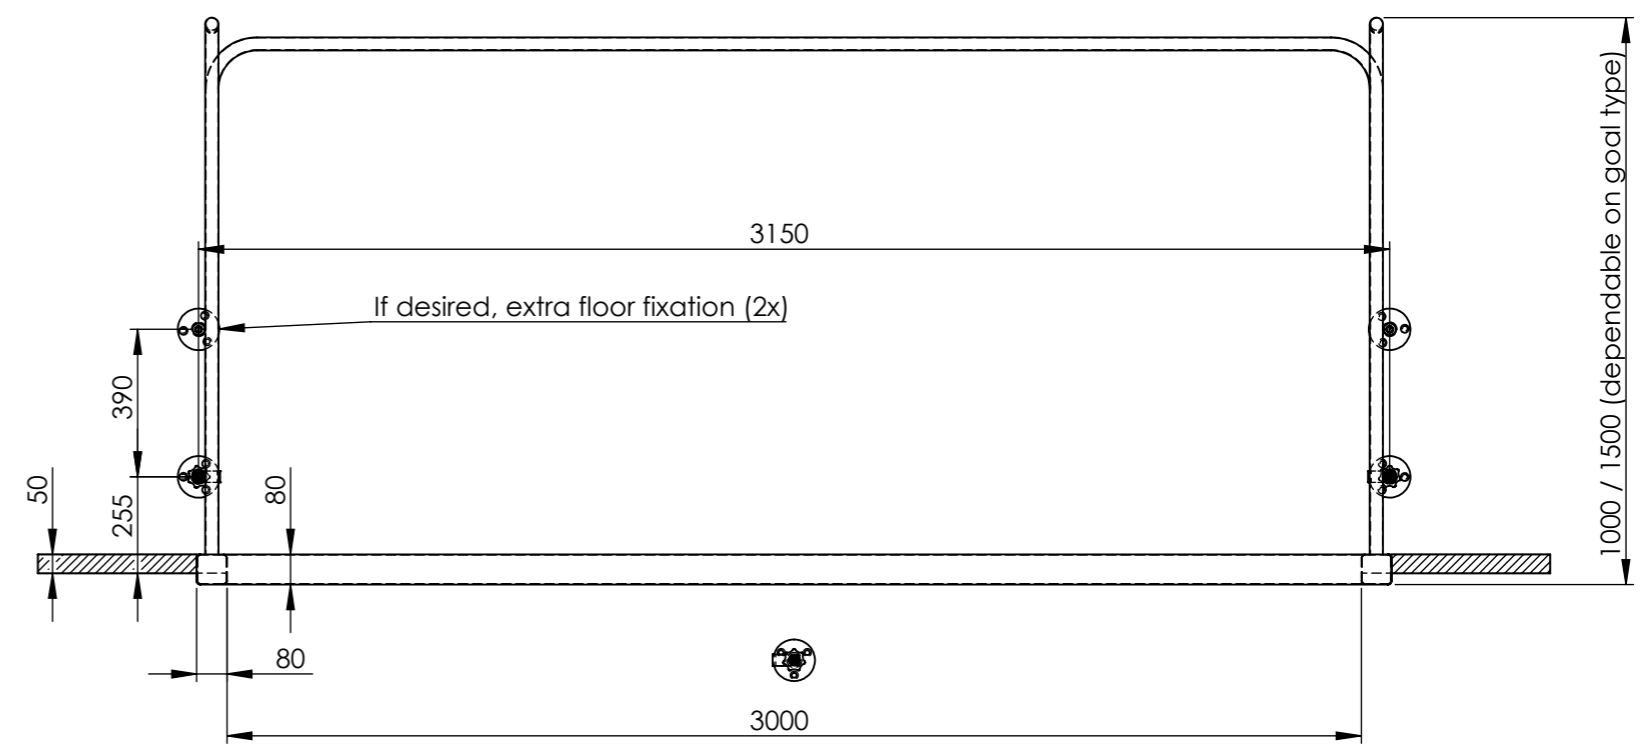

Topview of floorplate

Detail of floor fixation goal for a non-suspended floor

Detail of floor fixation goal for a suspended (wooden) floor

Topview handball goal with positions of the floor fixation

All measurements in mm

Tekening: **MV020E**

Onderwerp:
Floor Fixation Handball Goal
Handball goal

Wijziging: 01	Datum:
Getekend: ToW	Datum: 28-11-2016