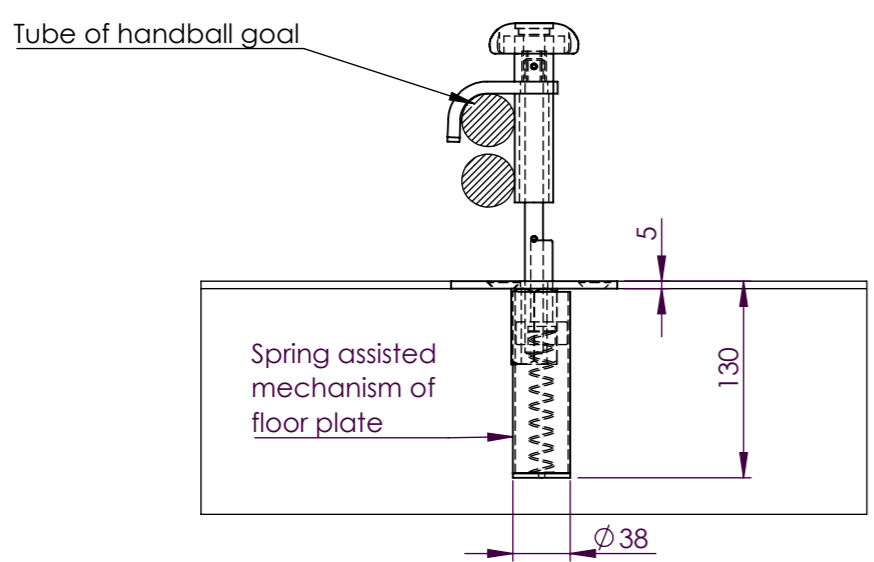

Topview of floorplate

Detail of floor fixation goal for a non-suspended floor

Detail of floor fixation goal for a suspended (wooden) floor

Topview handball goal with positions of the floor fixation

All measurements in mm

Tekening: **MV020E**

Onderwerp:
Floor Fixation Handball Goal
Handball goal

Wijziging: 01	Datum:
Getekend: ToW	Datum: 28-11-2016