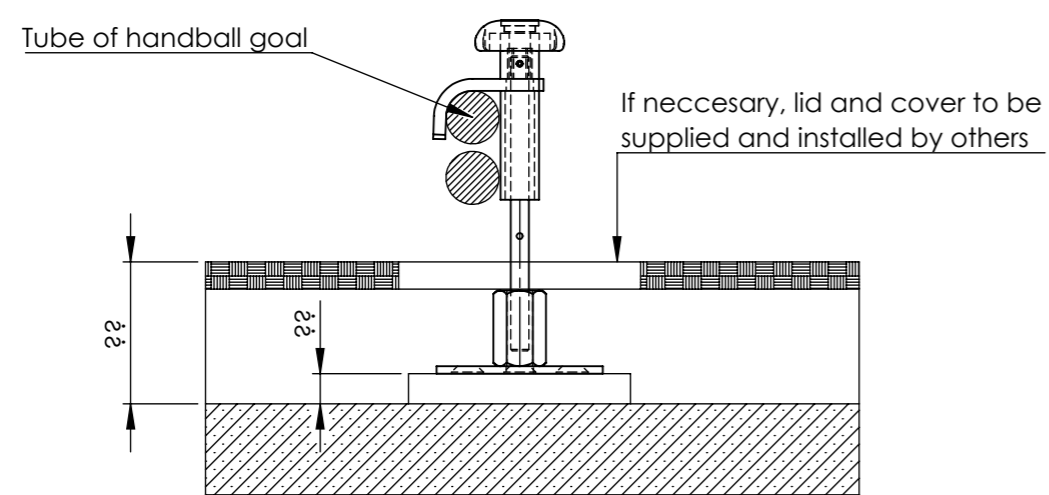

Topview of floorplate

Detail of floor fixation goal for a non-suspended floor

Detail of floor fixation goal for a suspended (wooden) floor

Topview handball goal with positions of the floor fixation

All measurements in mm

Tekening: **MV020E**

Onderwerp:
Floor Fixation Handball Goal
Handball goal

Wijziging: 01	Datum:
Getekend: ToW	Datum: 28-11-2016